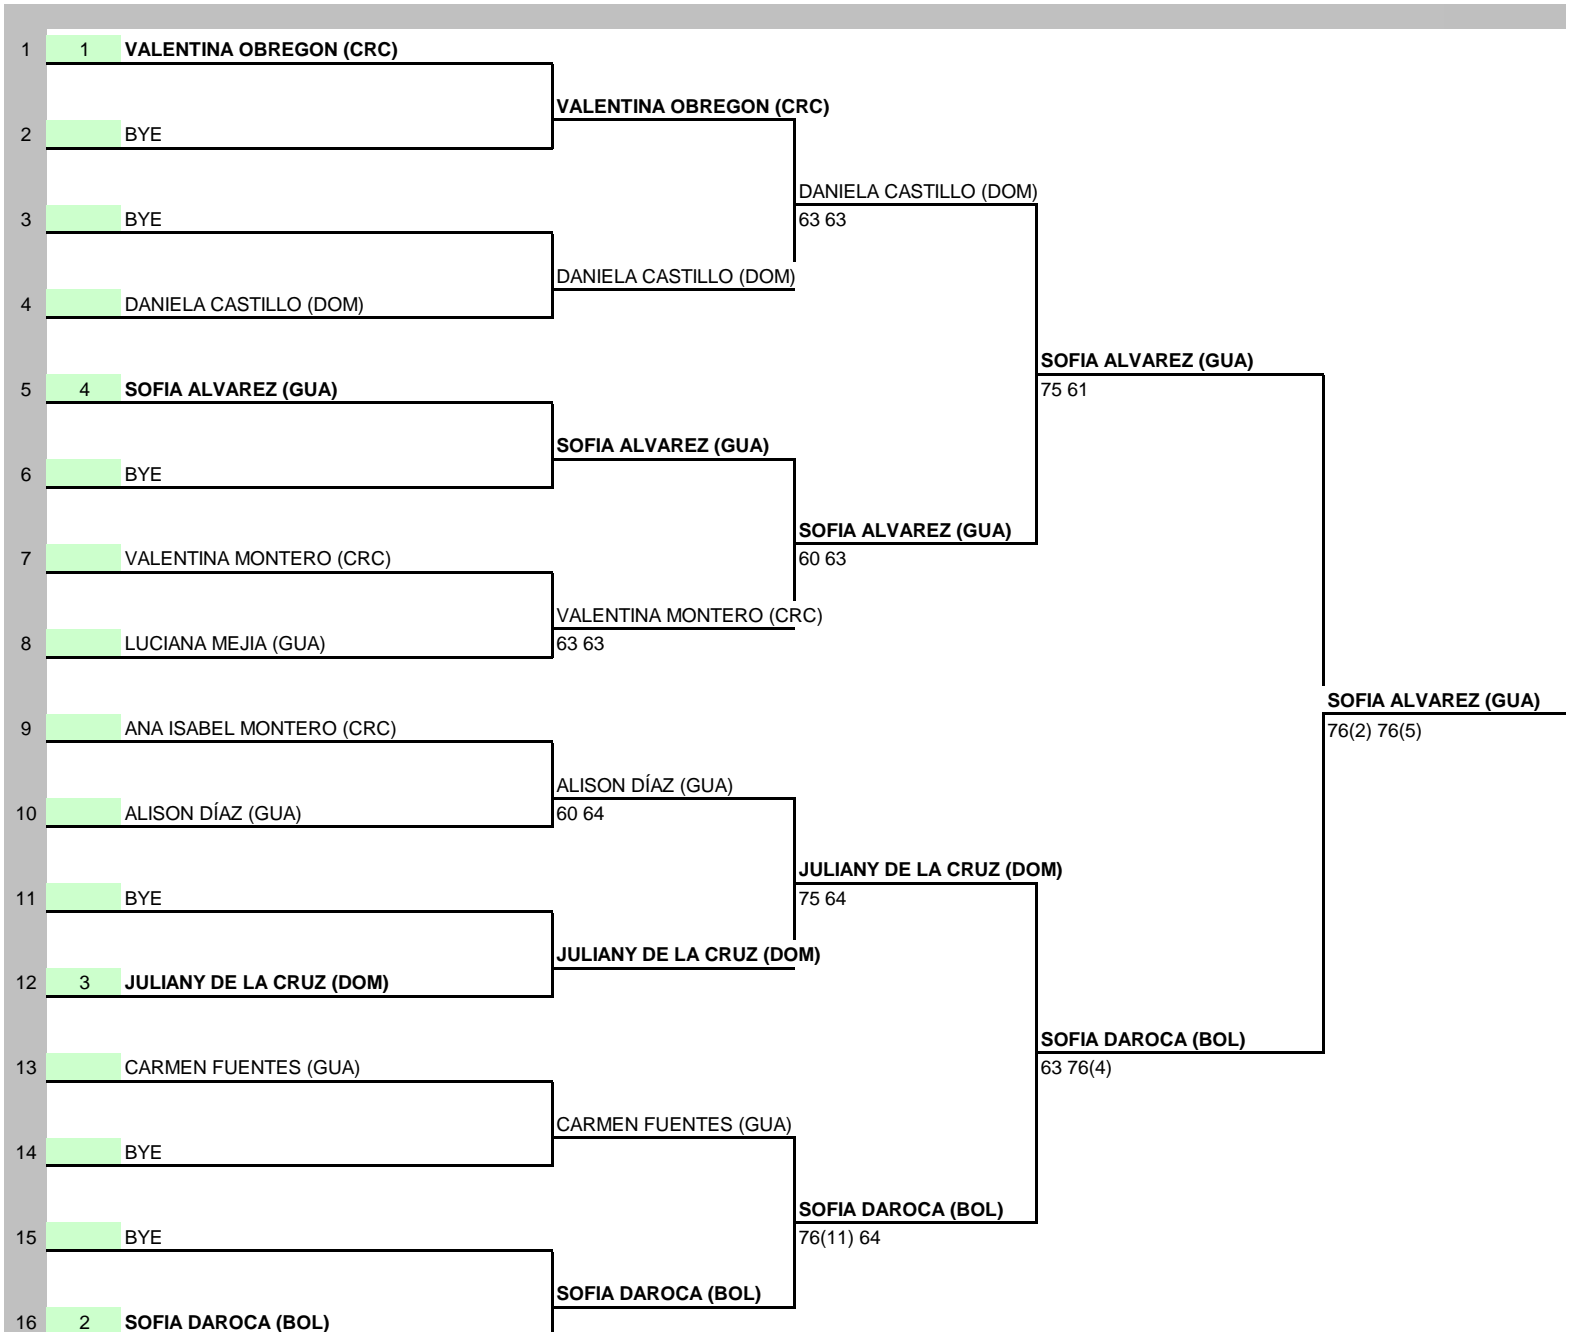

SAN JOSE BOWL 2023

MAIN DRAW VARONES

SAN JOSE BOWL 2023

MAIN DRAW DAMAS

SAN JOSE BOWL 2023

CONSOLACION VARONES

SAN JOSE BOWL 2023

CONSOLACION DAMAS