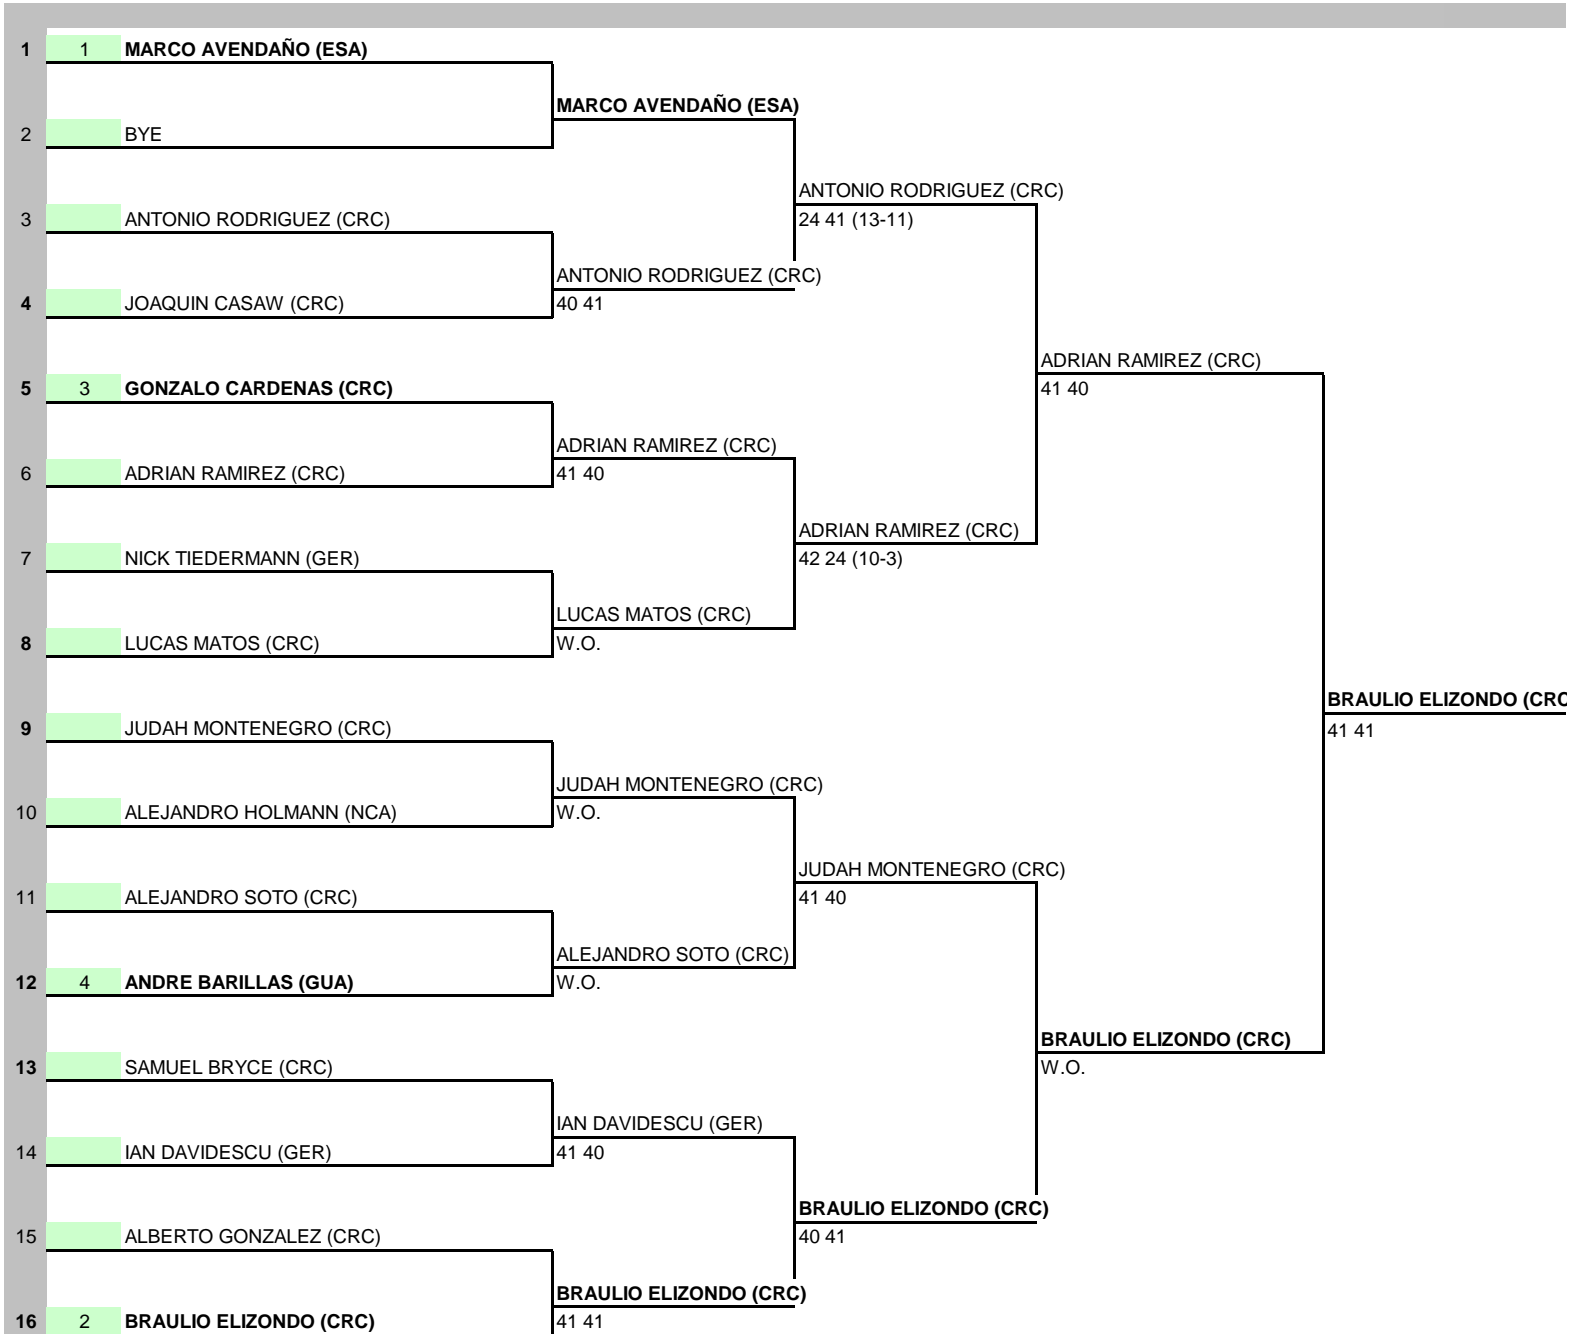

SAN JOSE BOWL 2023

MAIN DRAW VARONES

SAN JOSE BOWL 2023

MAIN DRAW DAMAS

SAN JOSE BOWL 2023

CONSOLACION VARONES

SAN JOSE BOWL 2023

CONSOLACION DAMAS